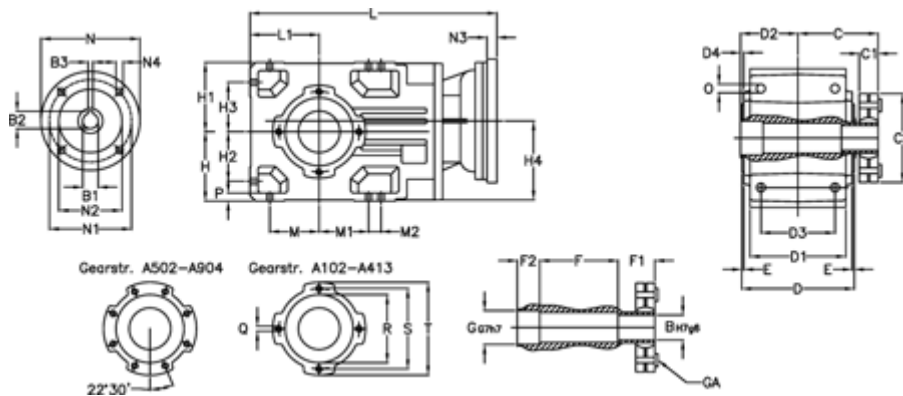

# Data Sheet

Article number: 29600104545220  
 Description: Bevel helical gearbox  
 A102US-45,4-P63B5

## Measures

B = 30	D1 = 95	F2 = 36	L = 282.5	N3 = -
B1 = 11	D2 = 60	G = 32	L1 = 70	N4 = M8x19
B2 = 12.8	D3 = 75	GA = 14,5 NM	M = 50.0	O = 9.5
B3 = 4	d4 = 4.5	H = 70	M1 = 50.0	P = 9
C = 89.5	Description = A102US-xx-P63 B5	H1 = 70	M2 = -	Q = M8x12
C1 = 23	E = 3.0	H2 = 50.0	N = 140	R = 80
C2 = 72.0	F = 77.5	H3 = 50.0	N1 = 115	S = 100
D = 117	F1 = 36.0	H4 = 83.0	N2 = 95	T = 120